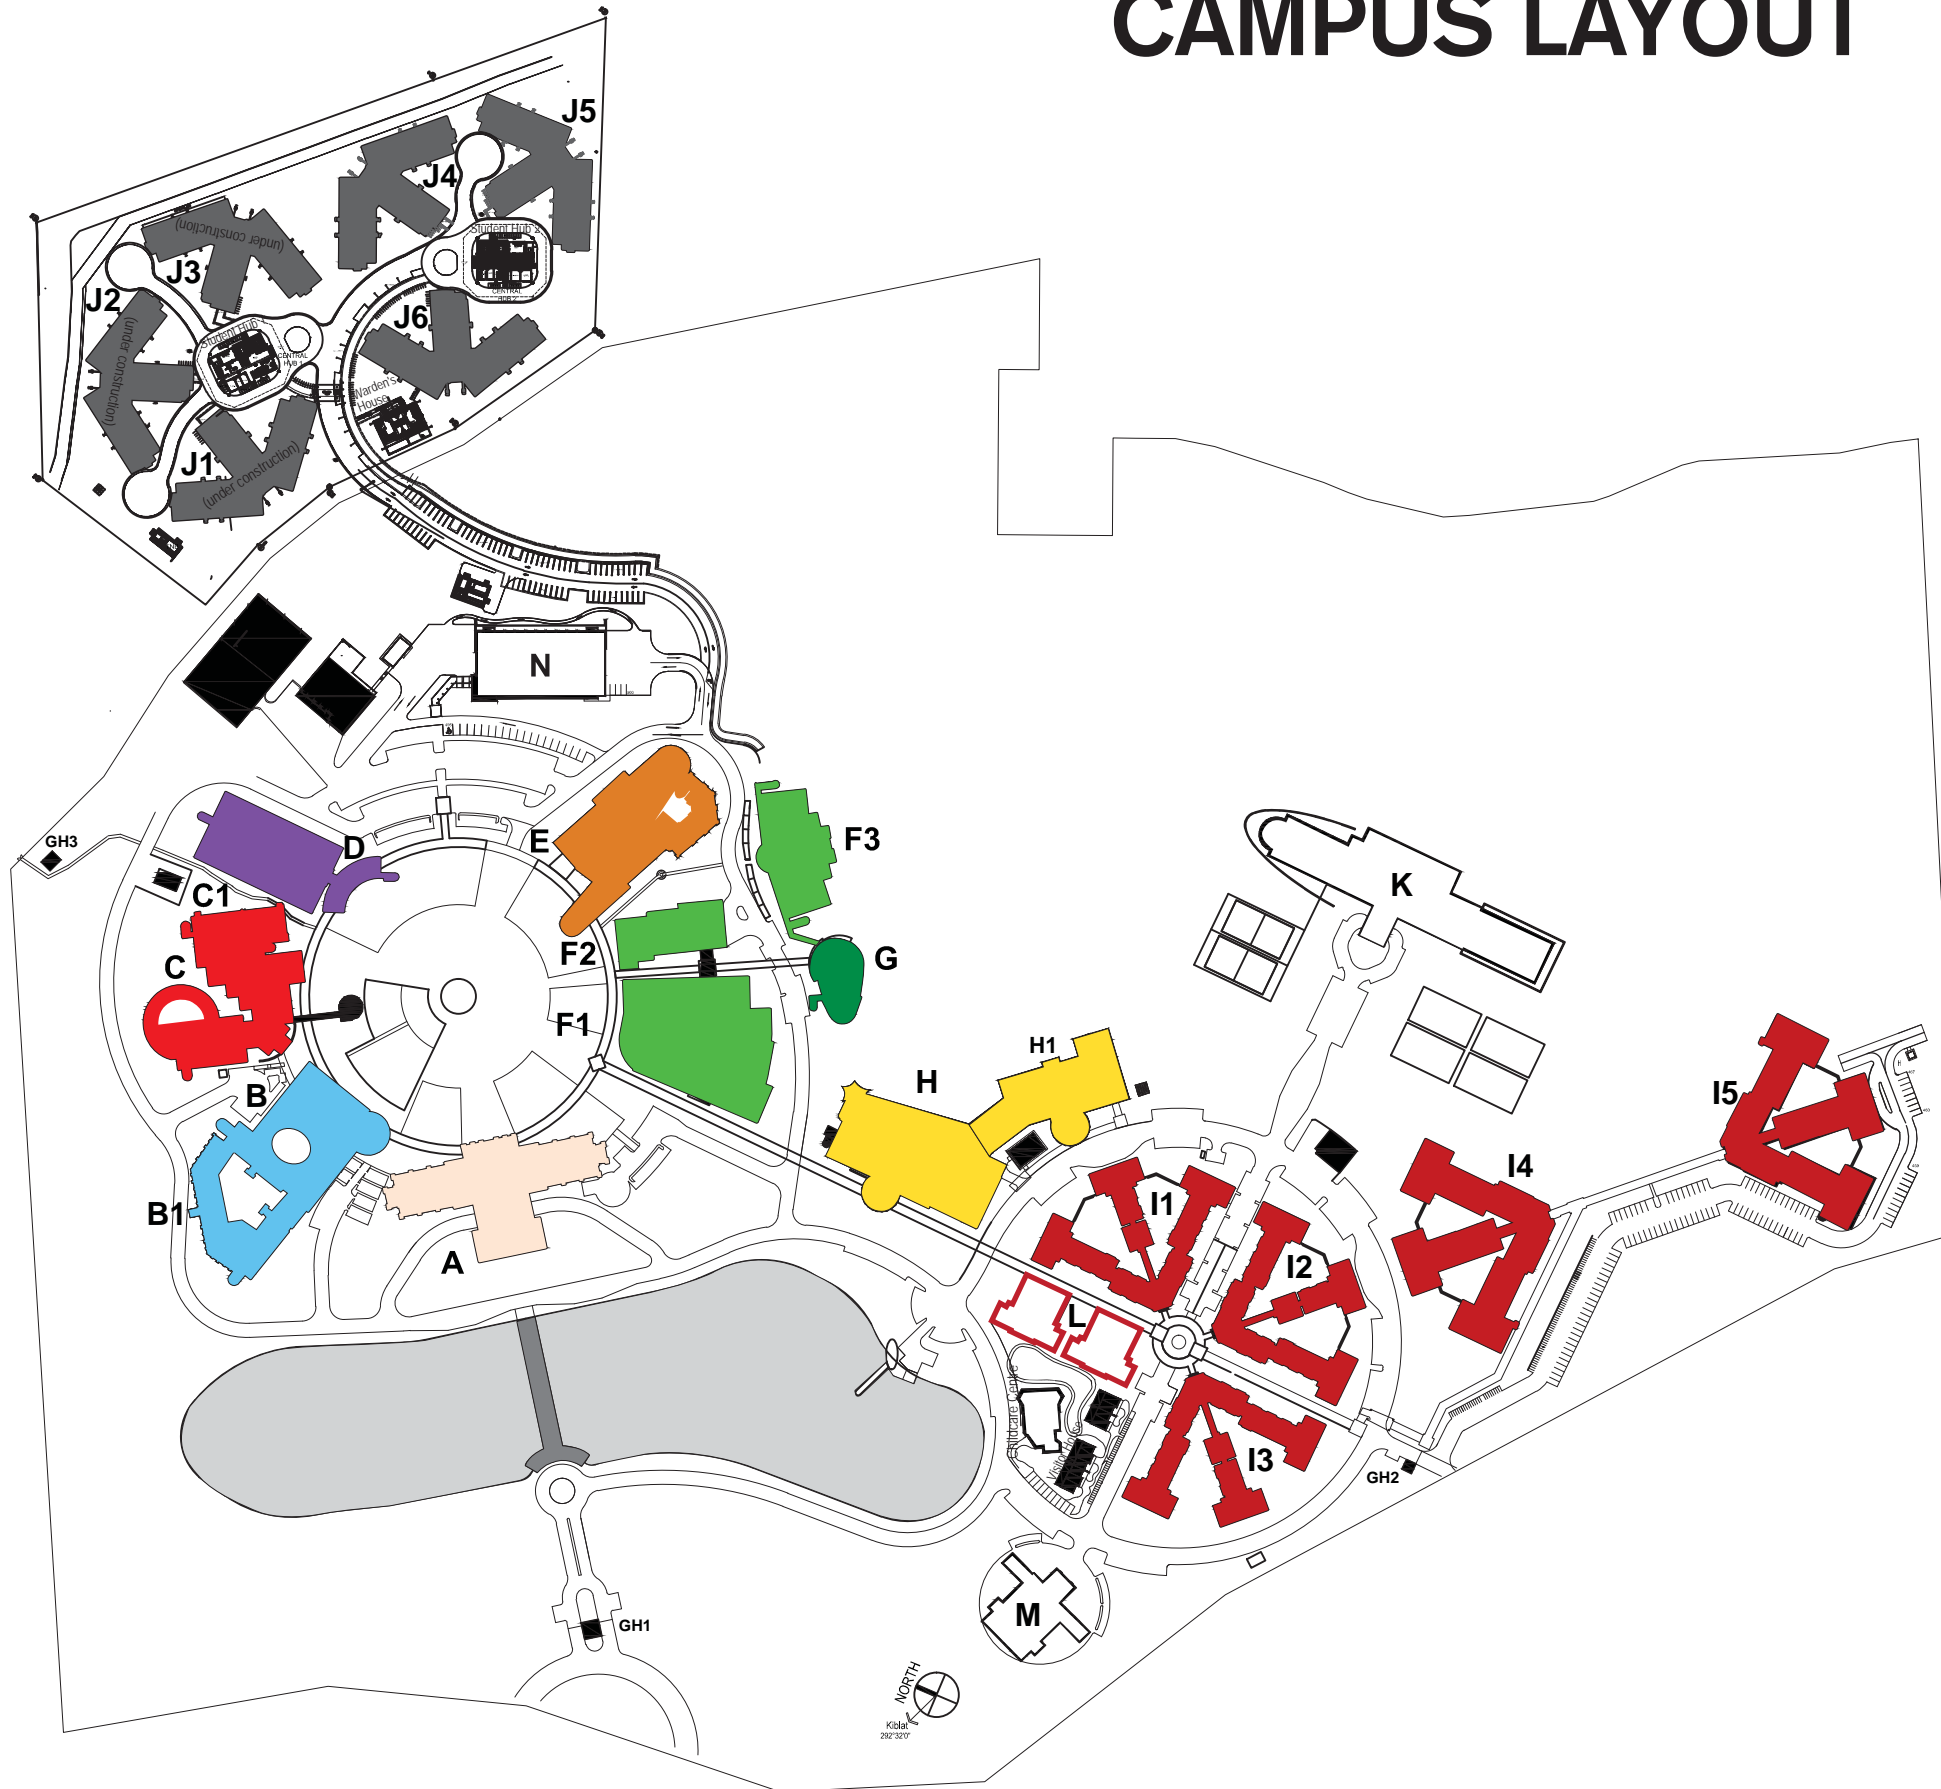

# CAMPUS LAYOUT

The University of Nottingham

UNITED KINGDOM • CHINA • MALAYSIA

## LEGENDS

BLOCK A	- CENTRAL ADMINISTRATION
BLOCK B & B1	- FACULTY OF SCIENCE & FACULTY OF ENGINEERING
BLOCK C & C1	- FACULTY OF ENGINEERING & FACULTY OF SCIENCE
BLOCK D	- FACULTY OF ENGINEERING
BLOCK E	- FACULTY OF ARTS & SOCIAL SCIENCES
BLOCK F1	- CENTRAL TEACHING 1
BLOCK F2	- INFORMATION SERVICES - IT SUPPORT
BLOCK F3	- CENTRAL TEACHING 2
BLOCK G	- LIBRARY
BLOCK H & H1	- STUDENT ASSOCIATION ( THE PROFESSOR DATUK SIR COLIN CAMPBELL BUILDING )
BLOCK I1	- TIOMAN HALL
BLOCK I2	- LANGKAWI HALL
BLOCK I3	- REDANG HALL
BLOCK I4	- PANGKOR HALL
BLOCK I5	- KAPAS HALL
BLOCK J4	- RAWA HALL
BLOCK J5	- GEMIA HALL
BLOCK J6	- PERHENTIAN HALL
BLOCK K	- SPORTS COMPLEX ( THE Y.M. TENGU TAN SRI DATO' SERI AHMAD RITHAUDDEEN )
BLOCK L	- WARDEN HOUSE
BLOCK M	- ISLAMIC CENTRE
BLOCK N	- ENGINEERING RESEARCH BUILDING
GH 1	- GUARD HOUSE 1
GH 2	- GUARD HOUSE 2
GH 3	- GUARD HOUSE 3
BRC	AAR - UNMC BIOTECHNOLOGY RESEARCH CENTRE

## UNDER CONSTRUCTION :

BLOCK J1	- SIPADAN HALL - COMPLETION JUNE 2013
BLOCK J2	- MABUL HALL - COMPLETION JUNE 2013
BLOCK J3	- LANKAYAN HALL - COMPLETION JUNE 2013
STUDENT HUB 1	- COMPLETION IN JUNE 2013