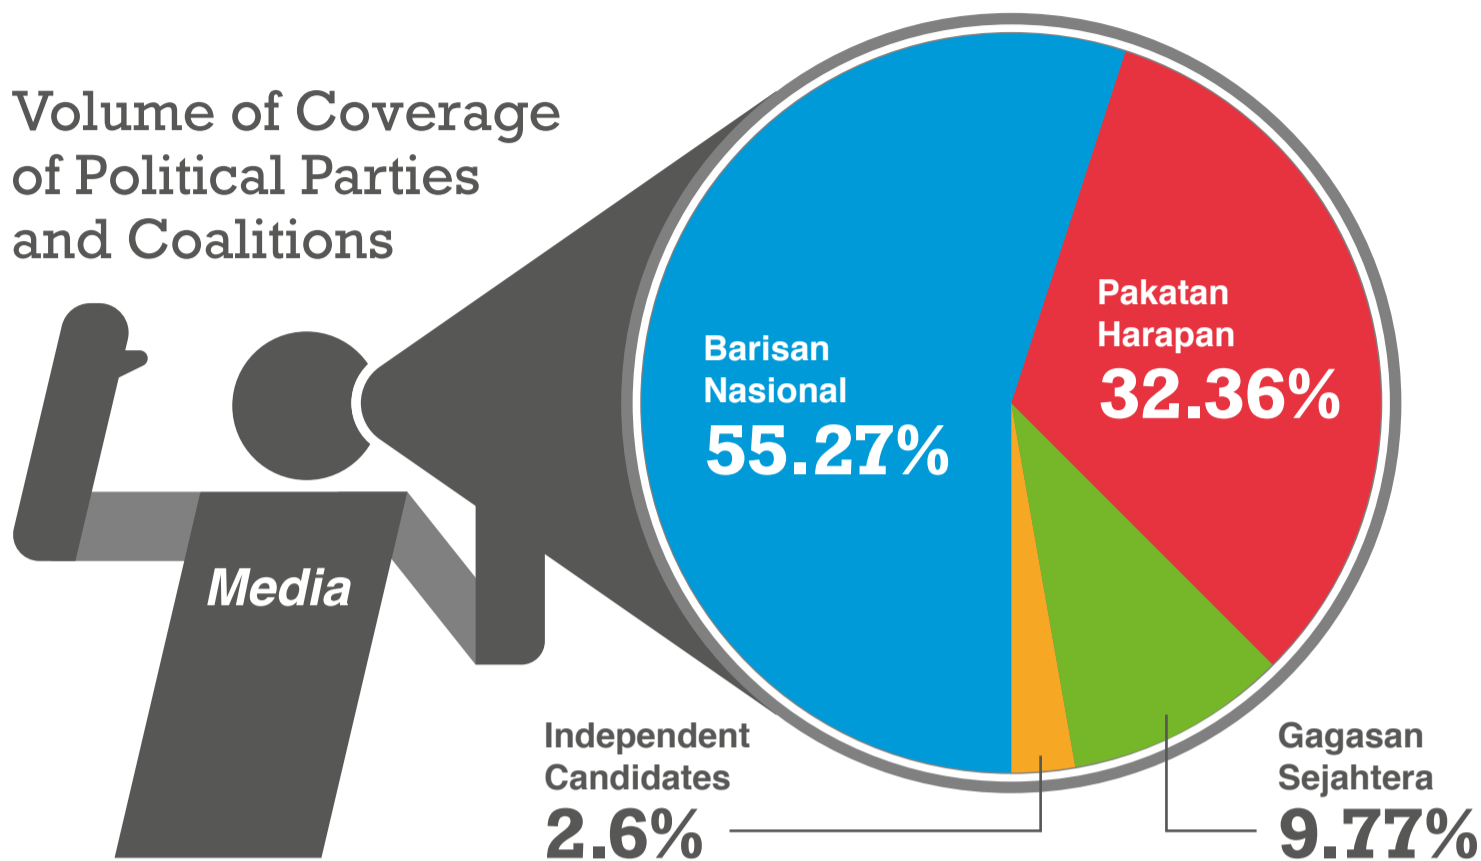

Watching the Watchdog ^{2.0}

Malaysian Media Coverage of GE14

Volume of Coverage of Political Parties and Coalitions

Tone of Coverage of Political Parties and Coalitions

Volume of Coverage by Media Type